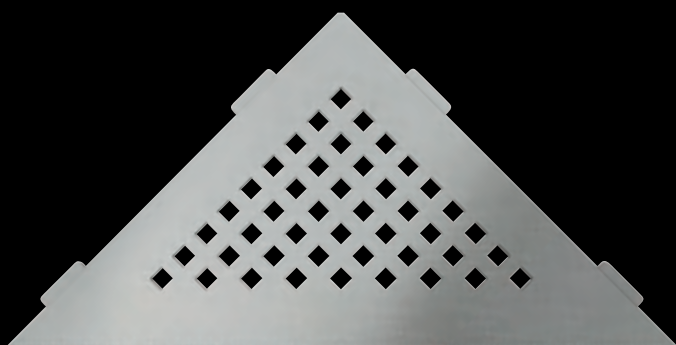

SQUARE

Acero inoxidable cepillado
SE S1 D3 EB