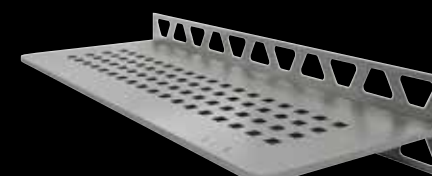

Acero inoxidable
cepillado
SE S3 D3 EB

WAVE

Acero inoxidable
cepillado
SE S3 D10 EB

FLORAL

Acero inoxidable
cepillado
SE S3 D5 EB

CURVE

Acero inoxidable
cepillado
SE S3 D6 EB

Schlüter®-SHELF-W-S1

115 x 300 mm

PURE

Acero inoxidable
cepillado
SW S1 D7 EB

SQUARE

Acero inoxidable
cepillado
SW S1 D3 EB

WAVE

Acero inoxidable
cepillado
SW S1 D10 EB

FLORAL

Acero inoxidable
cepillado
SW S1 D5 EB

CURVE

Acero inoxidable
cepillado
SW S1 D6 EB

Schlüter®-SHELF-N-S1

87 x 300 mm

PURE

Acero inoxidable
cepillado
SN S1 D7 EB

SQUARE